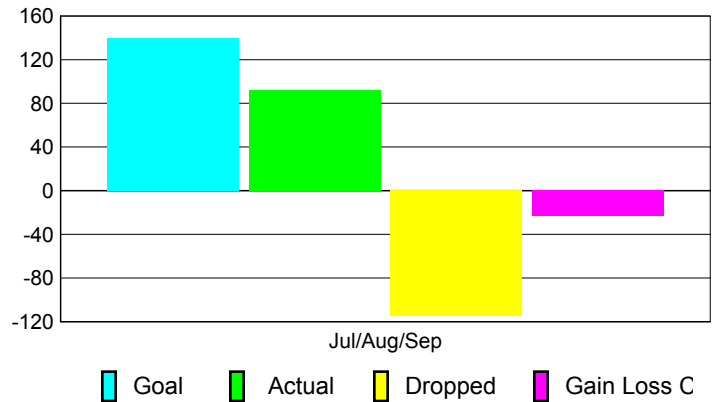

Membership Results 2010-2011

Goal, New, Dropped, Gain/Loss