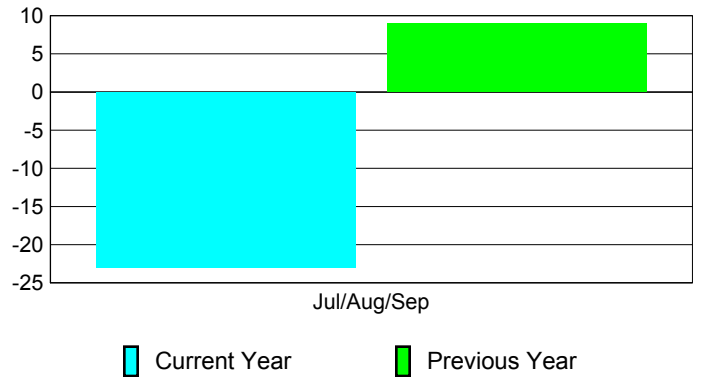

Comparison of Membership Gain/Loss

Current Year Compared to the Previous Year