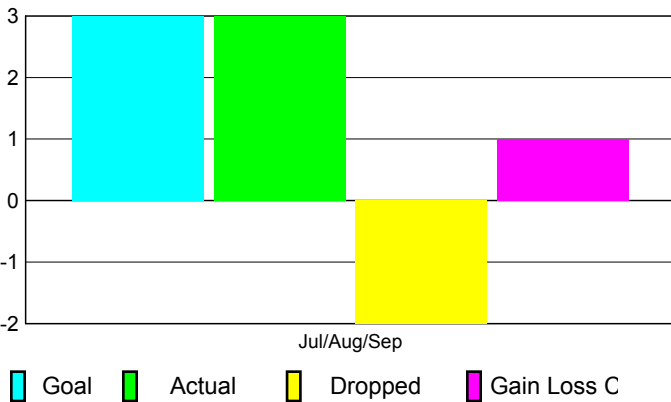

2010-2011 GMT Reports for District (or Undistricted) **District 323 C**

GMT: KAMLESH JAIN

Location: INDIA

GMT CA: 6

CLUBS

Club Results
2010-2011

Clubs
2009-2010

Month	New Club Goal	Actual New Clubs	Actual Dropped Clubs	Gain/Loss of Clubs	Gain/Loss of Clubs
Jul/Aug/Sep	3	3	-2	1	0
Totals	3	3	-2	1	0

Club Results 2010-2011

Goal, New, Dropped, Gain/Loss

Comparison of Club Gain/Loss

Current Year Compared to the Previous Year

YTD Status Quo Clubs 2010-2011

Status Quo Clubs Compared to Status Quo Members

MEMBERSHIP